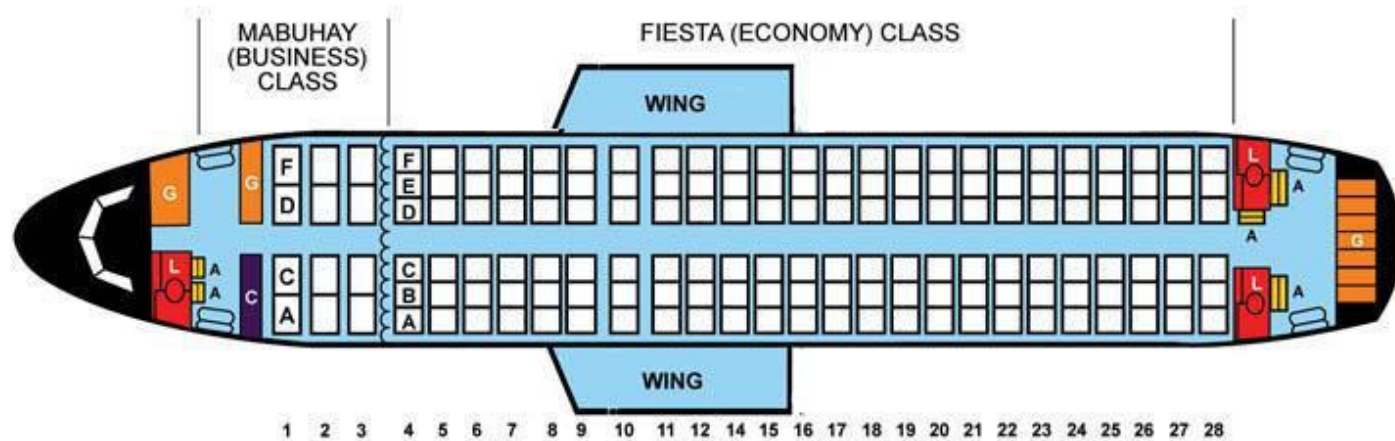

A320-200 (version 1)

LEGEND

| | |
|----------|-----------------|
| G | GALLEY |
| L | LAVATORY |
| A | CABIN ATTENDANT |
| C | CLOSET |

SEATING

| | |
|--------------------------|------------|
| BI-CLASS | |
| MABUHAY (BUSINESS) CLASS | 12 |
| FIESTA (ECONOMY) CLASS | 144 |
| TOTAL | 156 |

A320-200

(version 2)

LEGEND

- G** GALLEY
- L** LAVATORY
- A** CABIN ATTENDANT
- C** CLOSET

SEATING

| BI-CLASS | |
|--------------------------|------------|
| MABUHAY (BUSINESS) CLASS | 12 |
| FIESTA (ECONOMY) CLASS | 144 |
| TOTAL | 156 |