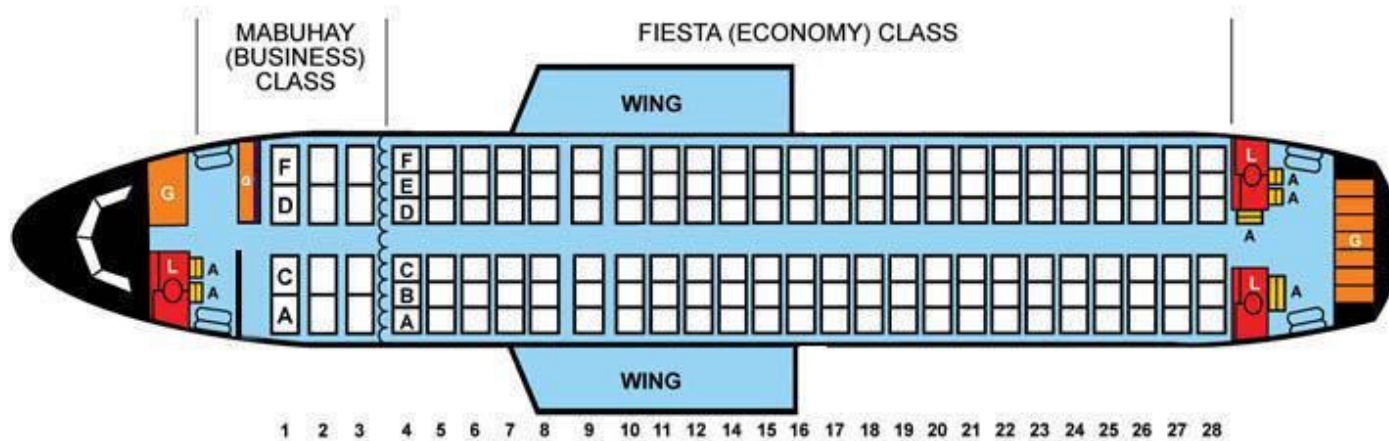

A320-200 (version 1)

LEGEND

| | |
|----------|-----------------|
| G | GALLEY |
| L | LAVATORY |
| A | CABIN ATTENDANT |
| C | CLOSET |

SEATING

| | |
|--------------------------|------------|
| BI-CLASS | |
| MABUHAY (BUSINESS) CLASS | 12 |
| FIESTA (ECONOMY) CLASS | 144 |
| TOTAL | 156 |

A320-200

(version 2)

LEGEND

- G** GALLEY
- L** LAVATORY
- A** CABIN ATTENDANT
- C** CLOSET

SEATING

| BI-CLASS | |
|--------------------------|------------|
| MABUHAY (BUSINESS) CLASS | 12 |
| FIESTA (ECONOMY) CLASS | 144 |
| TOTAL | 156 |