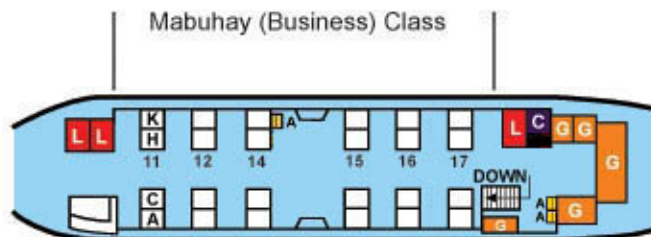

B747-400

LEGEND

- G GALLEY
- L LAVATORY
- A CABIN ATTENDANT
- C CLOSET

SEATING

Mabuhay (Business) Class	56
Fiesta (Economy) Class	335
TOTAL	391