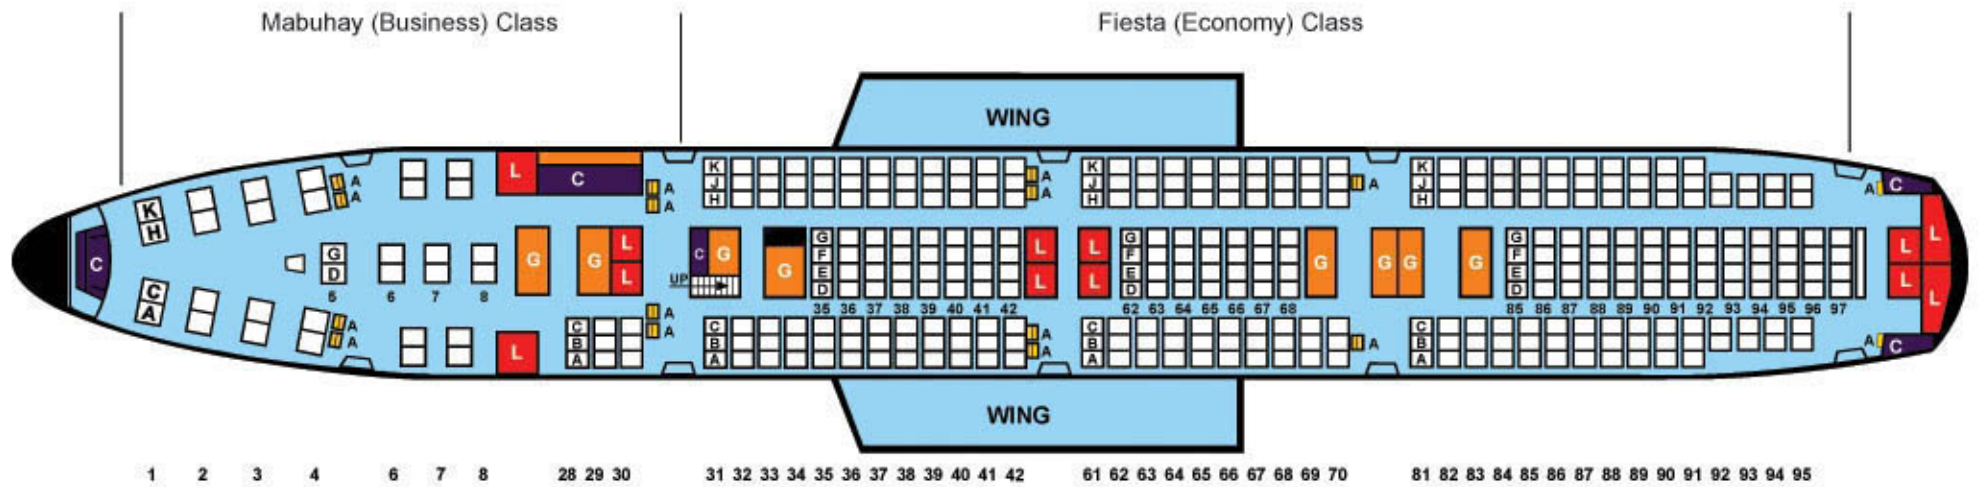

B747-400

LEGEND

- G GALLEY
- L LAVATORY
- A CABIN ATTENDANT
- C CLOSET

SEATING

Mabuhay (Business) Class	56
Fiesta (Economy) Class	335
TOTAL	391