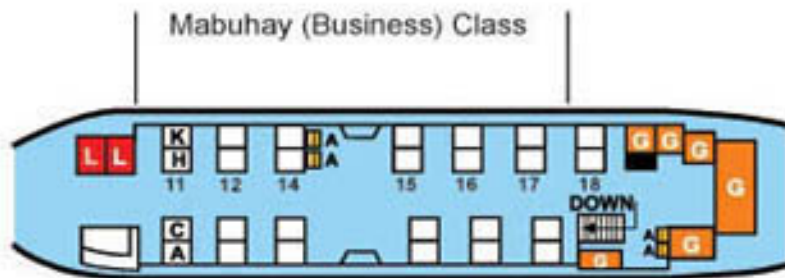

B747-400

UPPER DECK

LEGEND

- G GALLEY
- L LAVATORY
- A CABIN ATTENDANT
- C CLOSET

SEATING

MABUHAY (BUSINESS) CLASS	44
FIESTA (ECONOMY) CLASS	383
TOTAL	427