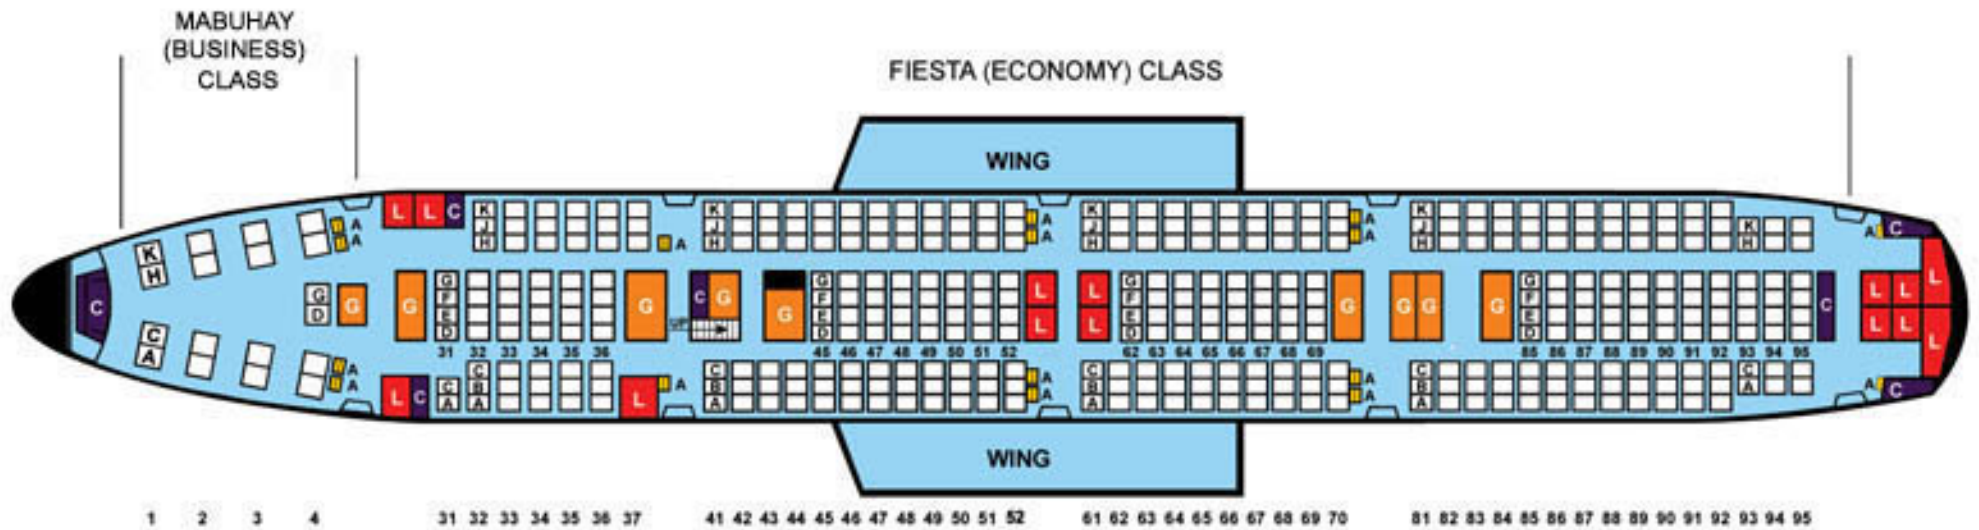

B747-400

UPPER DECK

LEGEND

- G GALLEY
- L LAVATORY
- A CABIN ATTENDANT
- C CLOSET

SEATING

MABUHAY (BUSINESS) CLASS	44
FIESTA (ECONOMY) CLASS	383
TOTAL	427