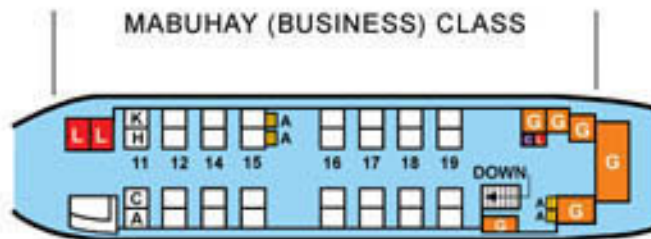

# B747-400

UPPER DECK

## LEGEND

- G GALLEY
- L LAVATORY
- A CABIN ATTENDANT
- C CLOSET

## SEATING

|                          |            |
|--------------------------|------------|
| MABUHAY (BUSINESS) CLASS | 50         |
| FIESTA (ECONOMY) CLASS   | 383        |
| <b>TOTAL</b>             | <b>433</b> |