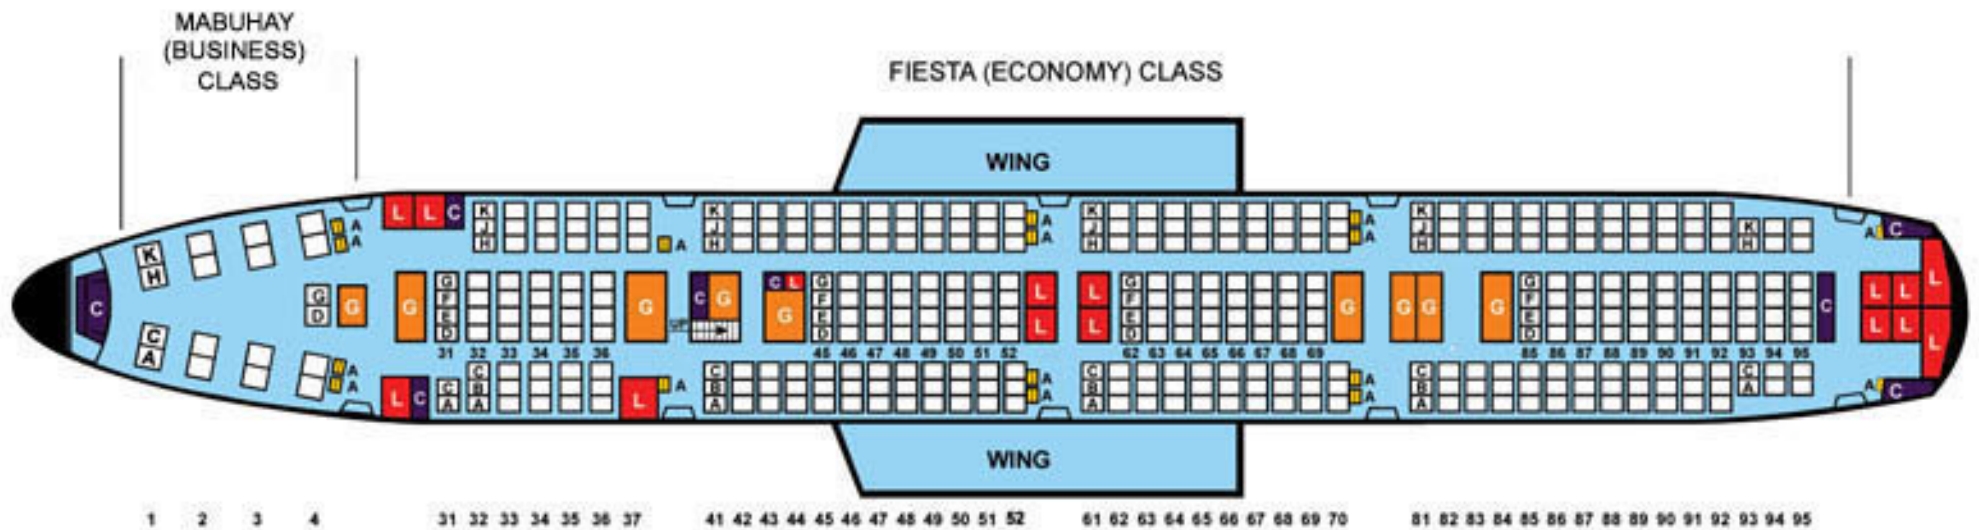

# B747-400

UPPER DECK

## LEGEND

- G GALLEY
- L LAVATORY
- A CABIN ATTENDANT
- C CLOSET

## SEATING

|                          |            |
|--------------------------|------------|
| MABUHAY (BUSINESS) CLASS | 50         |
| FIESTA (ECONOMY) CLASS   | 383        |
| <b>TOTAL</b>             | <b>433</b> |