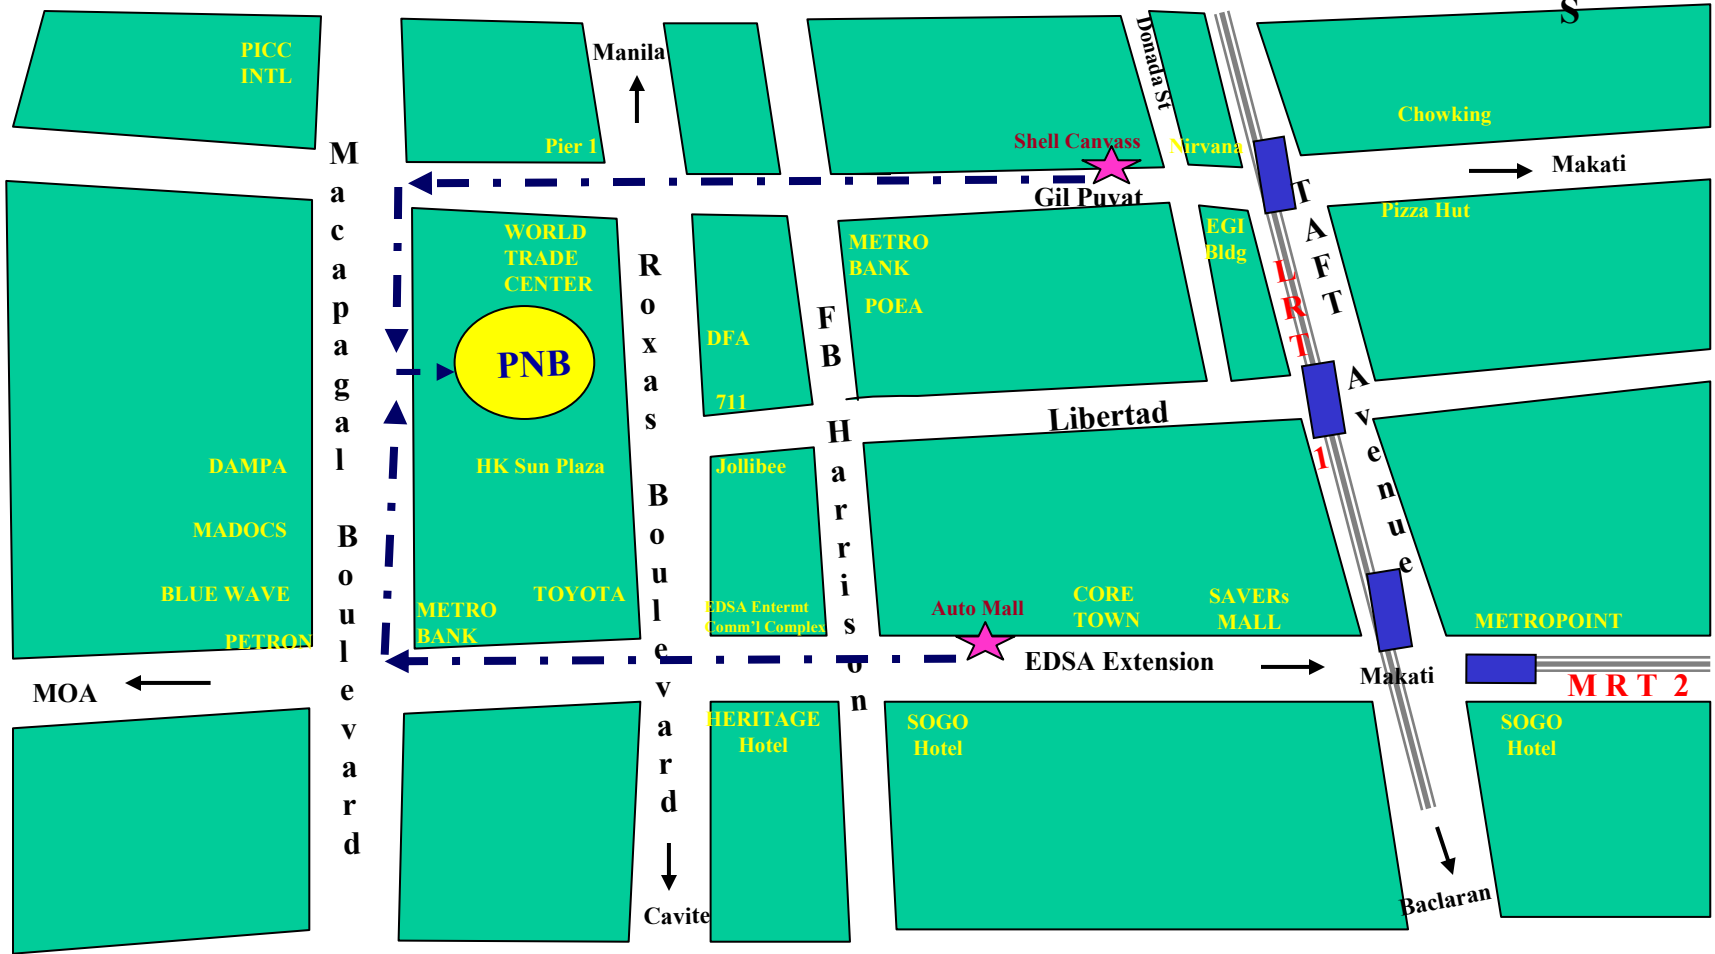

PNB SHUTTLE BUS ROUTE

★ PICK-UP POINTS

LRT / Buendia
Infront of Shell Canvass

MRT / EDSA
Infront of AutoMall

BUS SCHEDULE :

LRT / Buendia – PNB LOOP

Starts - 0610H – 0700H (15mins interval)
 0700H - 0830H (5mins interval)
 0830H – 1640H (15mins interval)
 1640H - 1830H (5mins interval)
 1830H – 2110H (15mins interval)

MRT / EDSA – PNB LOOP

Starts - 0630H – 0730H (15mins interval)
 0730H – 0820H (10mins interval)
 0820H – 1630H (NO OPERATION)
 1630H - 1820H (10 minutes interval)